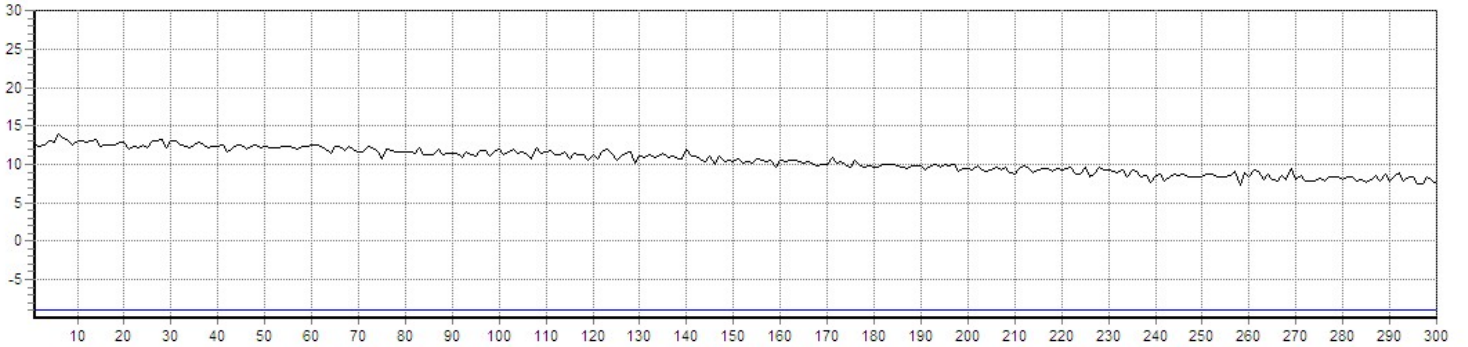

Black sensor