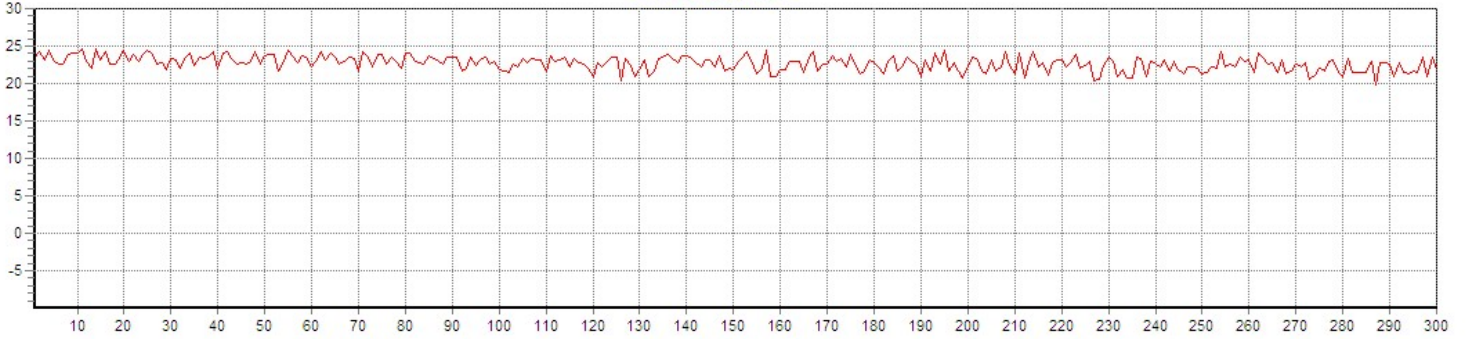

Tank owner

Comune di Monza
Monza
Italia

Service supplier

ECOBONIFICHE srl
Operator: Dott. Scarabello Mario
Via Gran Sasso, 26
20010 Corbetta
Italia
Tel: 0297274042 Fax: 0297277048
Email: info@ecobonifichesrl.it
Website: www.ecobonifichesrl.it

Red sensor